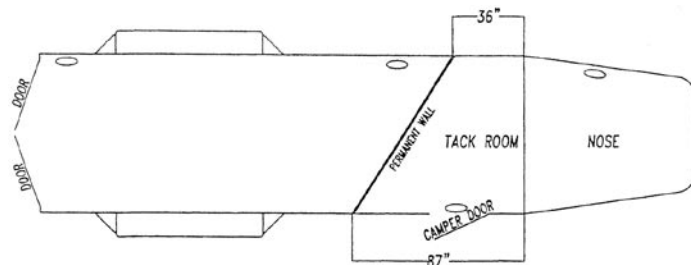

Stock Combo Gooseneck Trailers With Dressing Room

Available In...

Slant Wall Models

Available Lengths: 17'4" 20'6" 24'

Width: 6'11"

Height: 7'

Straight Wall Models

Available Lengths: 20' & 24'

Width: 6'11"

Height: 7'

Standard Specifications...

Running Gear:

Adjustable 2-5/16" ball coupler

(2) 5,200# Torsion ride axles (102" w) on 17'4" length

(2) 7,000# Torsion ride axles (102" w) on 20', 20'6" & 24' lengths

Electric brakes on both axles

(4) 16" steel wheels

(4) 235/85R16 radial tires

(4) stainless steel hubcaps

(1) single leg, single speed landing gear

(2) safety chains

Electronic breakaway kit

Box Construction:

1-piece aluminum roof

.125 flat aluminum diamond plate floor with crossmembers on 12" centers

Extruded aluminum sides with (2) 6" air openings

Cast aluminum front radius corner caps

Pre-painted white or mill finished smooth sheet on nose and sides of tack room

Extruded aluminum radius fenders

Slant Load-Available in: 17'4", 20'6" & 24' lengths

Doors/Windows/Ramps

Double rear barn doors

Sealed camper door with screen door into tack room
42" x 18" window on each side of nose

Lights

(2) Interior sealed beam lights in horse area

(2) Interior sealed beam lights in tack room

(3) LED marker lights on each side

Marker lights to front and rear of fenders

LED marker light bar on top rear header

(4) LED stop/tail/turn lights on rear

(1) Flush mounted rear loading light

Misc.

Spare wheel and tire

Conspicuity tape and all required Federal and Canadian safety lighting

Options

Door at first horse

Polished stainless nose with polished corner caps

Rubber wall liner 48" high with aluminum backing plate

Partition for stock area

Slant stall dividers for horses

Rubber floor liner in stock area

Removable rubber mats on tack room floor

Smoke plexiglas closures for openings in stock area

Saddle racks

Inside and outside tie loops

Inside and outside tie rails

Bridle hooks, blanket bar, brush tray in tack room

M.H. Eby, Inc. reserves the right to change specifications and options without notice.