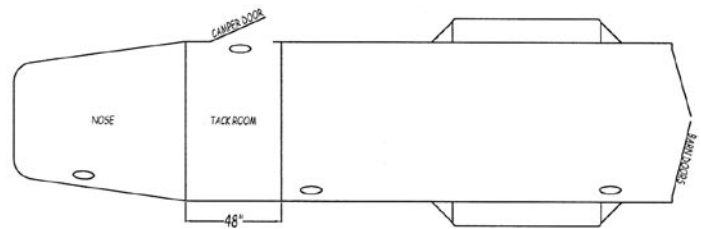

Slant stall dividers for horses

Rubber floor liner in stock area

Removable rubber mats on tack room floor

Smoke plexiglas closures for openings in stock area

Saddle racks

Inside and outside tie loops

Inside and outside tie rails

Bridle hooks, blanket bar, brush tray in tack room

M.H. Eby, Inc. reserves the right to change specifications and options without notice.

Straight Wall-Available in: 20' & 24' lengths

M.H. Eby, Inc.

Blue Ball, PA • 800/292-4752