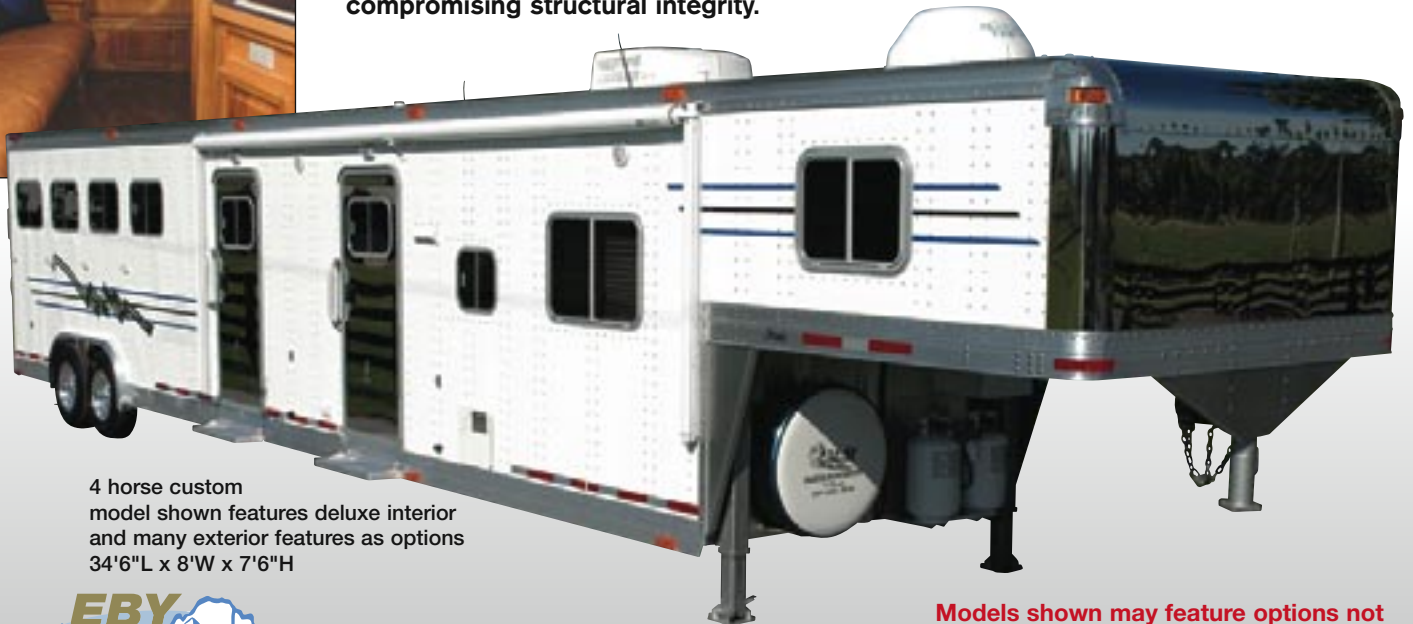

# AT HOME ON THE RANGE

*Wherever you may be, an Eby trailer is home*

## *Signature Series*

Standard Signature Series model  
23'6"L x 7'6"W x 7'6"H

## *Available In 2 Thru 5 Horse Models*

**W**hether it's a standard or a completely custom model, the Eby Signature Series trailer is the hallmark of luxury. Designed to provide comfort equally to both you and your horses, this trailer indulges every need for affordable elegance without compromising structural integrity.

4 horse custom model shown features deluxe interior and many exterior features as options  
34'6"L x 8'W x 7'6"H

Models shown may feature options not included as standard.

**M.H. Eby, Inc.**

Blue Ball, PA • 800/292-4752  
W. Jefferson, OH • 800/752-0507  
Story City, IA • 866/894-3297  
[www.mheby.com](http://www.mheby.com)